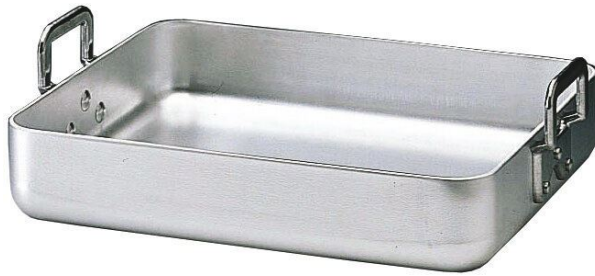

Classe Alu roasting trays with riveted handles 50x40 cm

531050

PRODUCT SHEET

Material(s):

Aluminium

Country of origin:

FRANCE

Customs number:

7615108090

Brand:

MATFER

PRODUCT DESCRIPTION

- ✓ Extra-strong aluminium dish, fixed riveted handles
- ✓ Easy-to-clean grey coated outer skirt

SALES DATA

Sales unit:

1

MOQ:

1

PRODUCT FEATURES

Dimensions Commercial Variant

	Commercial version CV 1	Commercial version CV -1	Commercial version CV -2
<u>Designation</u>	Classe Alu roasting trays with riveted handles 50x40 cm		
<u>Contains</u>		VC-1	VC-2
<u>Height</u>	136 mm		
<u>Total Length</u>	550 mm		
<u>Width</u>	400 mm		
<u>Volume</u>			
<u>Net weight</u>			
<u>Gross weight</u>			
<u>Bar code</u>	3109615310508		

Product dimensions

Useful length 500 mm

Color & Finish

Colour Aluminium

Material

Main material Aluminium

Material thickness 4 mm

Classe Alu roasting trays with riveted handles 50x40 cm