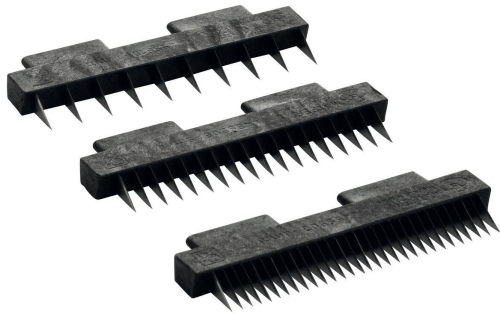

## Box of 3 chocolate combs 3/5/10 mm 10 cm

421708

## PRODUCT SHEET

Material(s):

Stainless steel

Country of origin:

FRANCE

Customs number:

84386000

Brand:

## PRODUCT DESCRIPTION

- ✓ 3 Exoglass combs
- ✓ For your safety, it is recommended to wear cut-resistant gloves
- ✓ Comb spacing: 3, 5, 10 mm